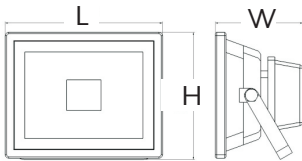

Apply to

Outdoor: parking lot, advertisement board, garden, park etc...
Indoor: Gymnasium, swimming pool, etc...

OPL225XXPXX

OPL335XXPXX

OPL335XXBXX

MODEL	OPL22512P01	OPL22518P01	OPL33524P01	OPL33536P01	OPL33524B01	OPL33536B01
COLOR	White	White	White	White	White	White
INPUT VOLTAGE	100-240VAC	100-240VAC	100-240VAC	100-240VAC	100-240VAC	100-240VAC
LUMINOUS FLUX	840LM (MIN)	1260LM (MIN)	1680LM (MIN)	2520LM (MIN)	1680LM (MIN)	2520LM (MIN)
POWER CONSUMPTION	12W	18W	24W	36W	24W	36W
ILLUMINATION	55 Lux@ 3meters	60 Lux@ 3meters	62 Lux@ 3meters	15 Lux@ 8meters	55 Lux@ 3meters	13 Lux@ 8meters
COLOR TEMPERATURE	5500~6500K	5500~6500K	5500~6500K	5500~6500K	5500~6500K	5500~6500K
OPERATING LIFE	50000hrs	50000hrs	50000hrs	50000hrs	50000hrs	50000hrs
BEAM ANGLE	140°	140°	140°	140°	140°	140°
OPERATING TEMPERATURE	70°C	70°C	70°C	70°C	70°C	70°C
AMBIENT TEMPERATURE	-25~45°C	-25~45°C	-25~45°C	-25~45°C	-25~45°C	-25~45°C
WEIGHT	2.28Kg	2.28Kg	2.8Kg	2.8Kg	2.8Kg	2.8Kg
DIM	L=225mm W=125mm H=182mm	L=225mm W=125mm H=182mm	A=335mm H=112mm L=216mm	A=335mm H=112mm L=216mm	A=335mm H=112mm L=216mm	A=335mm H=112mm L=216mm