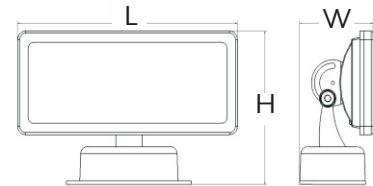

Apply to

Outdoor: parking lot, advertisement board, garden, park etc...
Indoor: Gymnasium, swimming pool, etc...

OPL225XXPXX

OPL335XXPXX

OPL335XXBXX

MODEL	OPL22512P01	OPL22518P01	OPL33524P01	OPL33536P01	OPL33524B01	OPL33536B01
COLOR	White	White	White	White	White	White
INPUT VOLTAGE	100-240VAC	100-240VAC	100-240VAC	100-240VAC	100-240VAC	100-240VAC
LUMINOUS FLUX	840LM (MIN)	1260LM (MIN)	1680LM (MIN)	2520LM (MIN)	1680LM (MIN)	2520LM (MIN)
POWER CONSUMPTION	12W	18W	24W	36W	24W	36W
ILLUMINATION	55 Lux@ 3meters	60 Lux@ 3meters	62 Lux@ 3meters	15 Lux@ 8meters	55 Lux@ 3meters	13 Lux@ 8meters
COLOR TEMPERATURE	5500~6500K	5500~6500K	5500~6500K	5500~6500K	5500~6500K	5500~6500K
OPERATING LIFE	50000hrs	50000hrs	50000hrs	50000hrs	50000hrs	50000hrs
BEAM ANGLE	140°	140°	140°	140°	140°	140°
OPERATING TEMPERATURE	70°C	70°C	70°C	70°C	70°C	70°C
AMBIENT TEMPERATURE	-25~45°C	-25~45°C	-25~45°C	-25~45°C	-25~45°C	-25~45°C
WEIGHT	2.28Kg	2.28Kg	2.8Kg	2.8Kg	2.8Kg	2.8Kg
DIM	L=225mm W=125mm H=182mm	L=225mm W=125mm H=182mm	A=335mm H=112mm L=216mm	A=335mm H=112mm L=216mm	A=335mm H=112mm L=216mm	A=335mm H=112mm L=216mm