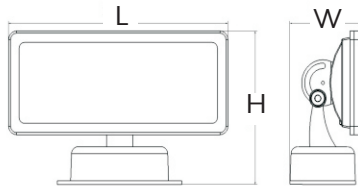

Apply to

Outdoor: parking lot, advertisement board, garden, park etc...
Indoor: Gymnasium, swimming pool, etc...

OPL225XXPXX

OPL335XXPXX

OPL335XXBXX

MODEL	OPL22512P01	OPL22518P01	OPL33524P01	OPL33536P01	OPL33524B01	OPL33536B01
COLOR	White	White	White	White	White	White
INPUT VOLTAGE	100-240VAC	100-240VAC	100-240VAC	100-240VAC	100-240VAC	100-240VAC
LUMINOUS FLUX	840LM (MIN)	1260LM (MIN)	1680LM (MIN)	2520LM (MIN)	1680LM (MIN)	2520LM (MIN)
POWER CONSUMPTION	12W	18W	24W	36W	24W	36W
ILLUMINATION	55 Lux@ 3meters	60 Lux@ 3meters	62 Lux@ 3meters	15 Lux@ 8meters	55 Lux@ 3meters	13 Lux@ 8meters
COLOR TEMPERATURE	5500~6500K	5500~6500K	5500~6500K	5500~6500K	5500~6500K	5500~6500K
OPERATING LIFE	50000hrs	50000hrs	50000hrs	50000hrs	50000hrs	50000hrs
BEAM ANGLE	140°	140°	140°	140°	140°	140°
OPERATING TEMPERATURE	70°C	70°C	70°C	70°C	70°C	70°C
AMBIENT TEMPERATURE	-25~45°C	-25~45°C	-25~45°C	-25~45°C	-25~45°C	-25~45°C
WEIGHT	2.28Kg	2.28Kg	2.8Kg	2.8Kg	2.8Kg	2.8Kg
DIM	L=225mm W=125mm H=182mm	L=225mm W=125mm H=182mm	A=335mm H=112mm L=216mm	A=335mm H=112mm L=216mm	A=335mm H=112mm L=216mm	A=335mm H=112mm L=216mm